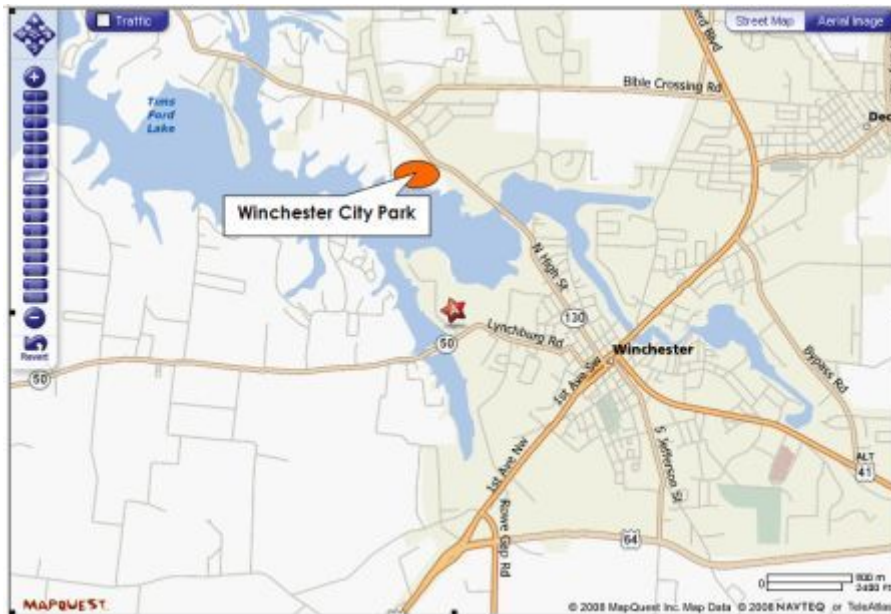

DIRECTIONS

Address to Event for GPS Units:

1561 Phillip Fulmer Parkway
Winchester, TN 37398

From Nashville, take I-24 E toward Chattanooga. Merge onto TN-50 W via exit 127. TN-50 W becomes US-64 W / Veterans Memorial Drive. Turn right onto US-41 / Cowan Highway. Turn left onto 1st Ave. NW and go 2 blocks. Turn right on N. High Street. Winchester City Park will be on your left after crossing the bridge over Tim's Ford Lake.

From Chattanooga, take I-24 W toward Nashville/Birmingham. Merge onto TN-50 W via exit 127. TN-50 W becomes US-64 W / Veterans Memorial Drive. Turn right onto US-41 / Cowan Highway. Turn left onto 1st Ave. NW and go 2 blocks. Turn right on N. High Street. Winchester City Park will be on your left after crossing the bridge over Tim's Ford Lake.

From Huntsville, Alabama, take I-565 E. I-565 E becomes US-72 E. Turn left onto Moores Mill Road. Turn right onto Winchester Road NE going into Tennessee. Winchester Road NE becomes TN-121. Stay straight to go onto TN-122. Turn left onto Main St. / TN-122. Turn right onto David Crockett Hwy / US-64 / TN-15. Continue to follow TN-15 E. TN-15 E becomes 1st Ave. NW. Turn left on N. High Street. Winchester City Park will be on your left after crossing the bridge over Tim's Ford Lake.